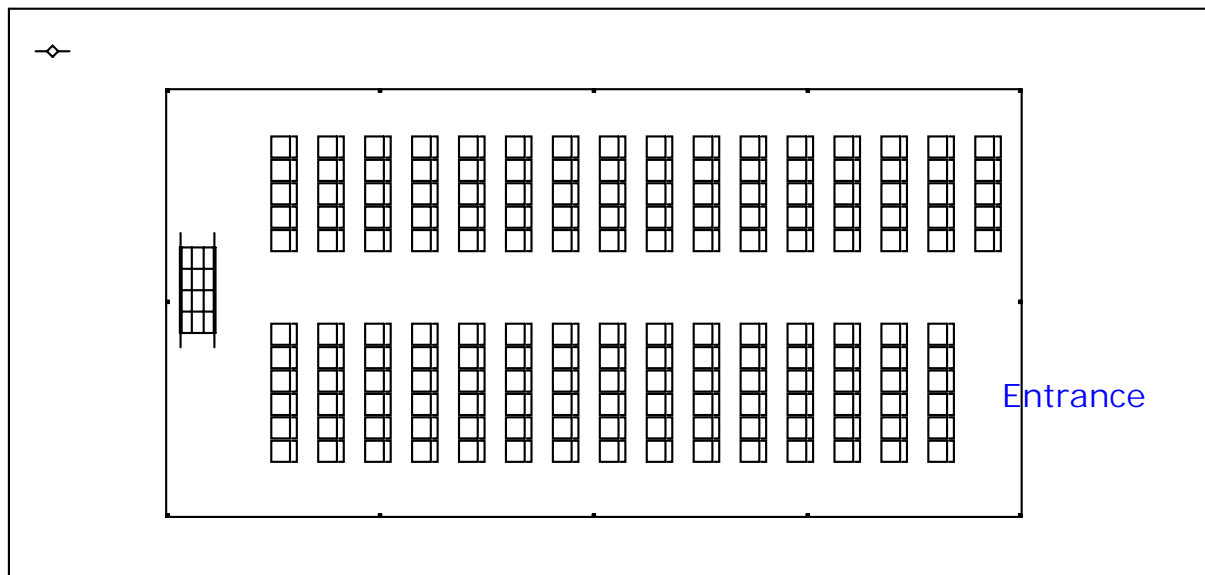

Party Connection Rentals

30x60 Premier Engineered Frame Tent

170 Chairs
with 3 aisles

Window Walls Slide

Event Rental & Decor

Date:
Project:Wedding
Owner:
Designer:Joe