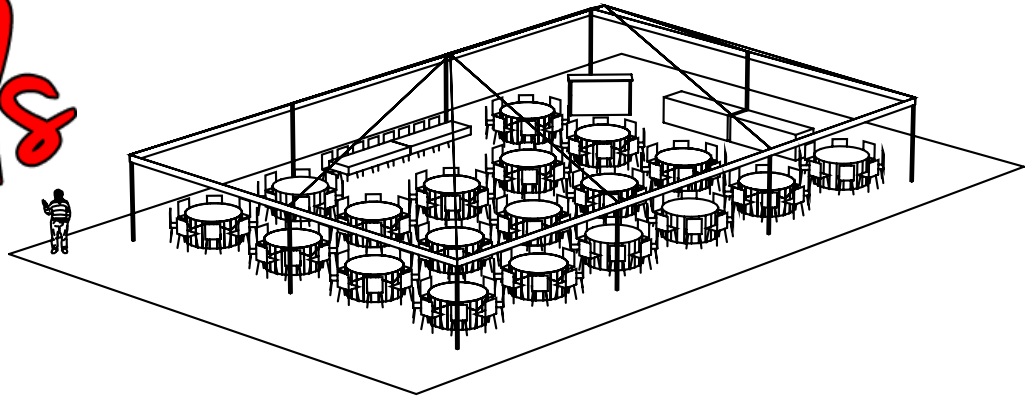

Party Connection Rentals

40x60 Premier Jumbo Trac Tent

19 Round Tables
160-198 Chairs

Head Table
Buffet Tables
Bar

Event Rental & Decor

Date: Dec. 1, 2014
Project: Samantha Kemper
Owner:
Designer: Joe