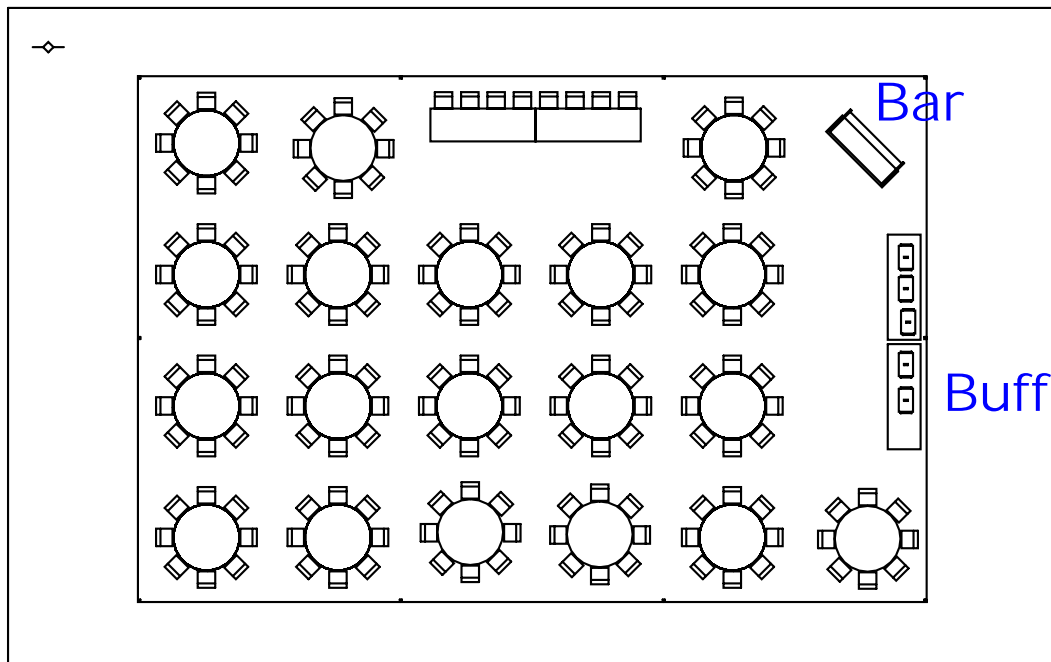

Party Connection Rentals

40x60 Premier Jumbo Trac Tent

19 Round Tables
160-198 Chairs

Head Table
Buffet Tables
Bar

Event Rental & Decor

Date: Dec. 1, 2014
Project: Samantha Kemper
Owner:
Designer: Joe